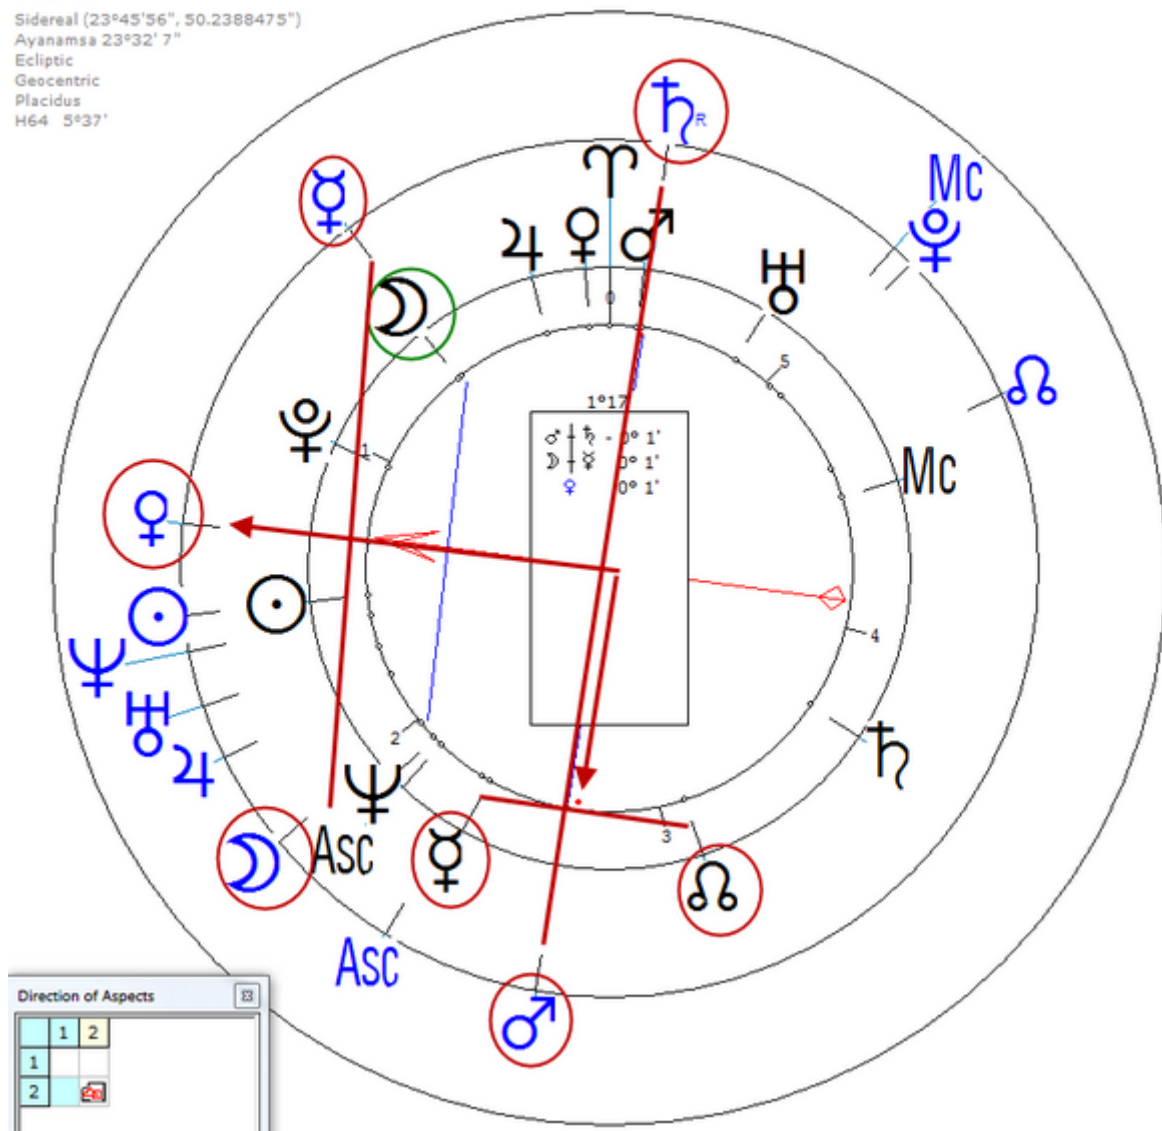

Defontaine, Valentine

10 November 1984 at 13:30 (= 1:30 PM)Lille, France, 50n38, 3e04
French youth who committed suicide (Gunshot to head) with her beau,
Aur lie on 5/14/1997, at about 5:15 PM MEDT, Somain, France.
<https://www.astro.com/astro-databank/Defontaine,_Valentine>

"....claiming the love of Cobain as their incentive."

Solar Return (Harmonic 64)

Solar σ/h = Solar D/f = Solar f (love of Cobain) = f_n/d_n

Solar $\text{d} = \sigma_n/\text{h}_n$

Defontaine, Valentine
10 November 1983 Thu 13:30 (GMT+1) 50n38 3e04
Lille, France
Sidereal (23°45'56", 50.2388475")
Ayanamsa 23°32' 7"
Ecliptic
Geocentric
Placidus
H64 5°37'